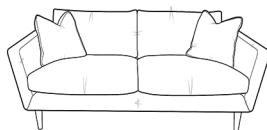

Scatter 2

(Plain or Pattern)

SIZE OPTIONS:

Extra Large Sofa
H81 x W235 x D93cm

Large Sofa
H81 x W220 x D93cm

Snuggler
H81 x W124 x D93cm

Medium Sofa
H81 x W190 x D93cm

Small Sofa
H81 x W166 x D93cm