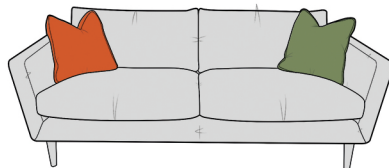

DORSEY UPHOLSTERY RANGE

FABRIC LOCATION OPTIONS:

Plain all over

Pattern all over

All items are available in any plain or specified patterns (Flower Power or Spot Flower)

FABRIC LOCATION GUIDE:

Fabric 1

Scatter 1

Scatter 2

(Plain or Pattern)

SIZE OPTIONS:

Extra Large Sofa
H81 x W235 x D93cm

Large Sofa
H81 x W220 x D93cm

Snuggler
H81 x W124 x D93cm

Medium Sofa
H81 x W190 x D93cm

Small Sofa
H81 x W166 x D93cm