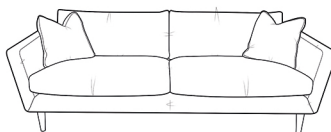

DORSEY UPHOLSTERY RANGE

FABRIC LOCATION OPTIONS:

Plain all over

Pattern all over

All items are available in any plain or specified patterns (Flower Power or Spot Flower)

FABRIC LOCATION GUIDE:

Fabric 1

Scatter 1

Scatter 2

(Plain or Pattern)

SIZE OPTIONS:

Extra Large Sofa
H81 x W235 x D93cm

Large Sofa
H81 x W220 x D93cm

Snuggler
H81 x W124 x D93cm

Medium Sofa
H81 x W190 x D93cm

Small Sofa
H81 x W166 x D93cm