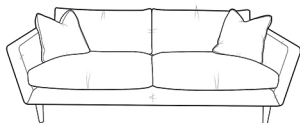

Scatter 2

(Plain or Pattern)

SIZE OPTIONS:

Extra Large Sofa
H81 x W235 x D93cm

Large Sofa
H81 x W220 x D93cm

Snuggler
H81 x W124 x D93cm

Medium Sofa
H81 x W190 x D93cm

Small Sofa
H81 x W166 x D93cm