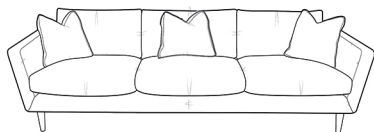

DORSEY UPHOLSTERY RANGE

FABRIC LOCATION OPTIONS:

Plain all over

Pattern all over

All items are available in any plain or specified patterns (Flower Power or Spot Flower)

FABRIC LOCATION GUIDE:

Fabric 1

Scatter 1

Scatter 2

(Plain or Pattern)

SIZE OPTIONS:

Extra Large Sofa
H81 x W235 x D93cm

Large Sofa
H81 x W220 x D93cm

Snuggler
H81 x W124 x D93cm

Medium Sofa
H81 x W190 x D93cm

Small Sofa
H81 x W166 x D93cm